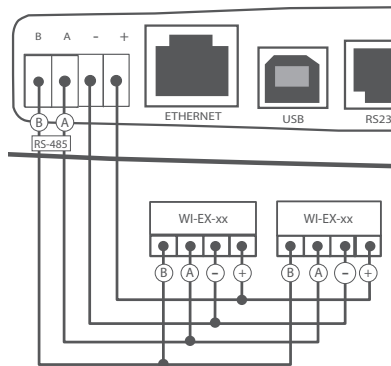

Expansion I/O power and RS-485 serial connection

An on-board RS-485 terminating resistor provides line termination for long runs.

Enable terminating resistors at far end of the RS-485 cable.