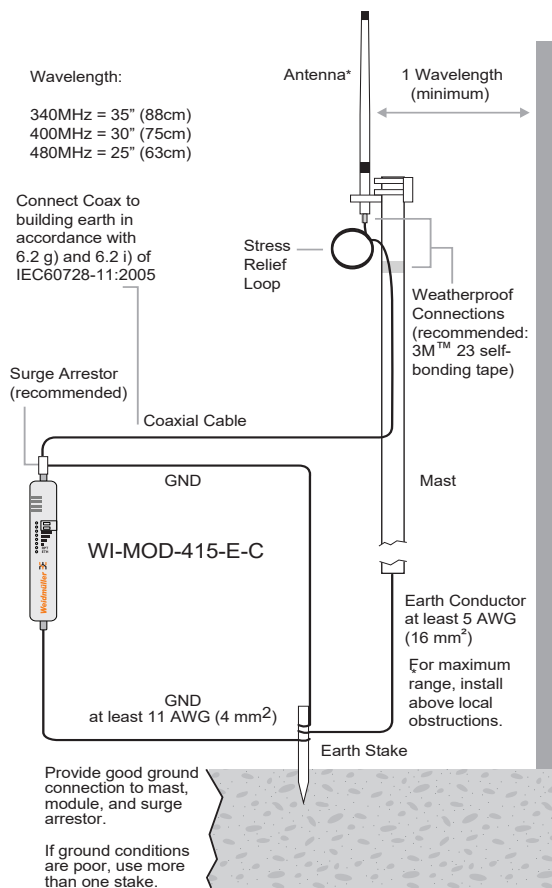

WI-MOD-415-E-C

Wireless Mesh Modem and Gateway Installation Guide

Antenna installation

When selecting an antenna, consider radio proximity.
Use Figure 1 as a guide for installing an antenna and attaching it to the WI-MOD-415-E-C.

Figure 1. Antenna installation

Connecting to the module for configuration

- Download and install configuration application "CConfig" from the Weidmüller website www.weidmuller.com
- Connect to PC using supplied USB cable
- Connect to the device at 192.168.111.1
Or 1.1.1.1 (firmware v2.4)
- The PC will be automatically assigned an IP address via DHCP

Configuration switches

Use the DIP switches in the side access panel to select default configuration settings.

DIP	DESCRIPTION
1	Unused
2	Enables default configuration

Input and output connections

The digital input/output channels can be wired as inputs or outputs.

Power supply wiring

The ground (GND) and "SUP -" terminals are connected internally to the ground terminal and to the module enclosure.

Connect the screw terminal on the end plate to ground for surge protection.