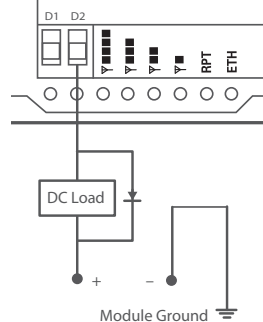

Power supply wiring

The ground (GND) and "SUP -" terminals are connected internally to the ground terminal and to the module enclosure.

Connect the screw terminal on the end plate to ground for surge protection.

Refer to user manual for RF duty cycle derating when powering the module from SUP+ and SUP- terminals.

Expansion I/O power and RS-485 serial connection

An on-board RS-485 terminating resistor provides line termination for long runs.

Enable terminating resistors at far end of the RS-485 cable.

High speed pulsed input

Digital input

Digital output

Weidmuller USA
821 Southlake Boulevard
Richmond, Virginia 23236
Main: 804.794.2877
Customer & Technical Support: 1 800.849.9343
Fax: 804.794.0252
info@weidmuller.com / support@weidmuller.com
www.weidmuller.com