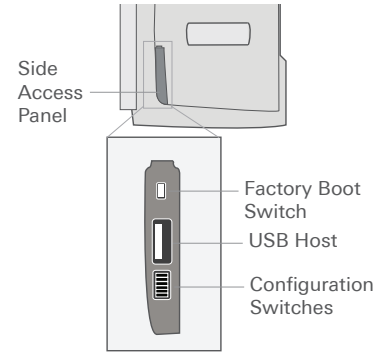

Username: user

Password: user

WI-MOD-415-E-C Wireless Mesh Modem and Gateway Installation Guide

NOTE

All connections must be SELV <50 Vac and <60 Vdc.

The following illustrations show the ports on the WI-MOD-415-E-C.

Configuration switches

Use the DIP switches in the side access panel to select default configuration settings.

DIP	DESCRIPTION
1	Unused
2	Enables default configuration

Input and output connections

The digital input/output channels can be wired as inputs or outputs.

Power supply wiring

The ground (GND) and "SUP -" terminals are connected internally to the ground terminal and to the module enclosure.

Connect the screw terminal on the end plate to ground for surge protection.