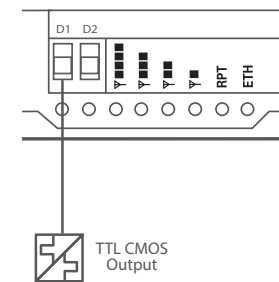

Configuration switches

Use the DIP switches in the side access panel to select default configuration settings.

DIP	DESCRIPTION
1	Unused
2	Enables default configuration

Input and output connections

The digital input/output channels can be wired as inputs or outputs.

Power supply wiring

The ground (GND) and "SUP -" terminals are connected internally to the ground terminal and to the module enclosure.

Connect the screw terminal on the end plate to ground for surge protection.

Refer to user manual for RF duty cycle derating when powering the module from SUP+ and SUP- terminals.

Expansion I/O power and RS-485 serial connection

An on-board RS-485 terminating resistor provides line termination for long runs.

Enable terminating resistors at far end of the RS-485 cable.

High speed pulsed input

Digital input

Digital output

Weidmuller USA
821 Southlake Boulevard
Richmond, Virginia 23236
Main: 804.794.2877
Customer & Technical Support: 1 800.849.9343
Fax: 804.794.0252
info@weidmuller.com / support@weidmuller.com
www.weidmuller.com