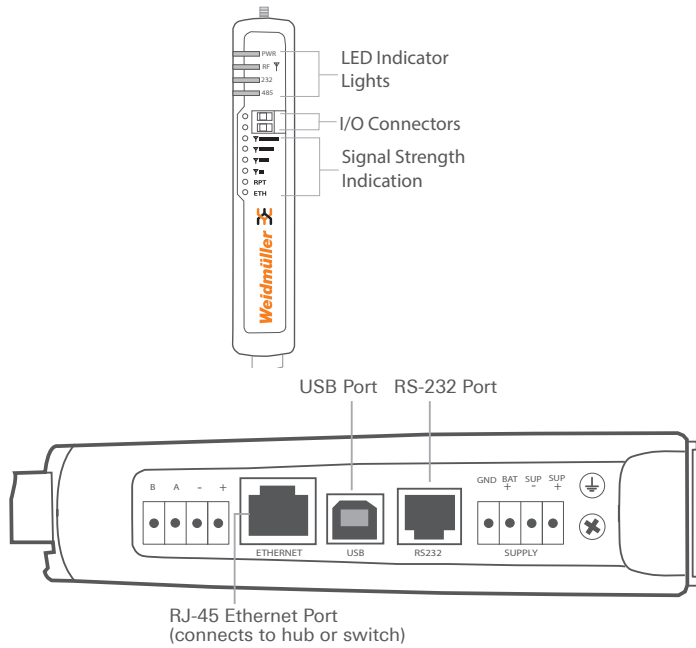

Figure 1. Antenna installation

Connecting to the module for configuration

- Download and install configuration application "CConfig" from the Weidmüller website www.weidmuller.com
- Connect to PC using supplied USB cable
- Connect to the device at 192.168.111.1
Or 1.1.1.1 (firmware v2.4)
- The PC will be automatically assigned an IP address via DHCP

Username: user

Password: user

WI-MOD-415-E-C Wireless Mesh Modem and Gateway Installation Guide

NOTE

All connections must be SELV <50 Vac and <60 Vdc.

The following illustrations show the ports on the WI-MOD-415-E-C.

Configuration switches

Use the DIP switches in the side access panel to select default configuration settings.

DIP	DESCRIPTION
1	Unused
2	Enables default configuration

Input and output connections

The digital input/output channels can be wired as inputs or outputs.

Power supply wiring

The ground (GND) and "SUP -" terminals are connected internally to the ground terminal and to the module enclosure.

Connect the screw terminal on the end plate to ground for surge protection.