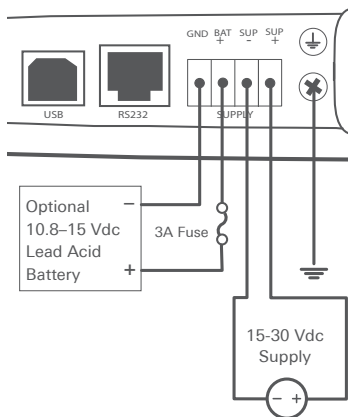

Configuration switches

Use the DIP switches in the side access panel to select default configuration settings.

DIP	DESCRIPTION
1	Unused
2	Enables default configuration

Input and output connections

The digital input/output channels can be wired as inputs or outputs.

Power supply wiring

The ground (GND) and "SUP -" terminals are connected internally to the ground terminal and to the module enclosure.

Connect the screw terminal on the end plate to ground for surge protection.

Refer to user manual for RF duty cycle derating when powering the module from SUP+ and SUP- terminals.

Expansion I/O power and RS-485 serial connection

An on-board RS-485 terminating resistor provides line termination for long runs.