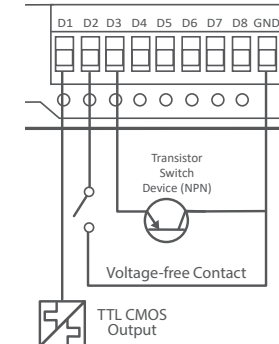

Configuration switches

Use the DIP switches in the side access panel to select default configuration settings.

DIP	DESCRIPTION
1	Unused
2	Enables default configuration

Input and output connections

The digital input/output channels can be wired as inputs or outputs.

Power supply wiring

The ground (GND) and "SUP -" terminals are connected internally to the ground terminal and to the module enclosure.

Connect the screw terminal on the end plate to ground for surge protection.

Refer to user manual for RF duty cycle derating when powering the module from SUP+ and SUP- terminals.

Expansion I/O power and RS-485 serial connection

An on-board RS-485 terminating resistor provides line termination for long runs.

Enable terminating resistors at far end of the RS-485 cable.

High speed pulsed input

Digital input

Digital output

Weidmuller USA
821 Southlake Boulevard
Richmond, Virginia 23236
Main: 804.794.2877
Customer & Technical Support: 1 800.849.9343
Fax: 804.794.0252
info@weidmuller.com / support@weidmuller.com
www.weidmuller.com