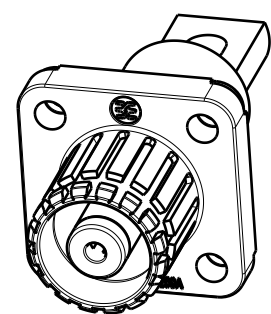

© Weidmüller Interface GmbH & Co. KG

The English version is binding

Recommendation of panel cut out

M 1/1

Allgemeingültige Kundenzeichnung, aktueller Stand nur auf Anfrage
 General customer drawing, topical version only if required

Default tolerance ±0.5

General Tolerances: .		Tolerances ISO 8015	
Changes: EC00009560		77498	1 Index
Mat. No. (SAP) 2905310000			
Drawings Misc		Scale: 1:1	Sheet 1 / 1
Drawn	Li, Angus	WBC-S-8BK-B Battery socket connector Akku buchsenleiste	
Responsible	Zhu, Clark		
Approved	Xu, Shary		