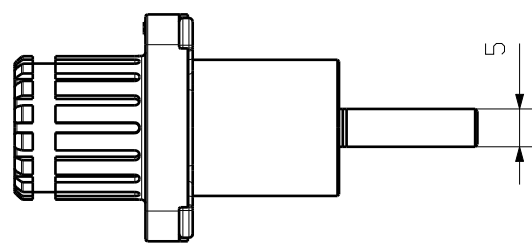

© Weidmüller Interface GmbH & Co. KG

The English version is binding

Recommendation of panel cut out

M 1/1

Allgemeingültige Kundenzeichnung, aktueller Stand nur auf Anfrage
 General customer drawing, topical version only if required

Default tolerance ±0.5

General Tolerances: .		Tolerances ISO 8015	
Changes: EC00009560		77498	1 Index
Mat. No. (SAP) 2905310000			
Drawings Misc		Scale: 1:1	Sheet 1 / 1
Drawn	Li, Angus	WBC-S-8BK-B Battery socket connector Akku buchsenleiste	
Responsible	Zhu, Clark		
Approved	Xu, Shary		