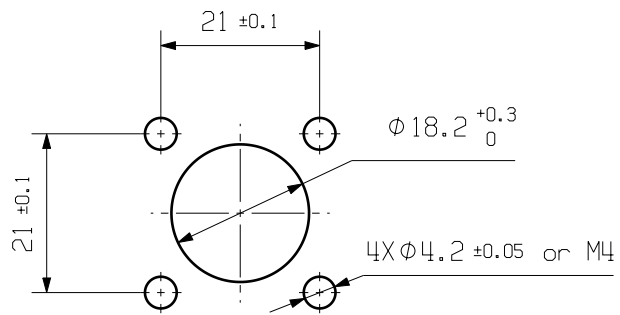

© Weidmüller Interface GmbH & Co. KG

The English version is binding

Recommendation of panel cut out

M 1/1

Allgemeingültige Kundenzeichnung, aktueller Stand nur auf Anfrage
 General customer drawing, topical version only if required

Default tolerance ±0.5

General Tolerances: .		Tolerances ISO 8015	
Changes: EC00009560		77498	1 Index
Mat. No. (SAP) 2905310000			
Drawings Misc		Scale: 1:1	Sheet 1 / 1
Drawn	Li, Angus	WBC-S-8BK-B Battery socket connector Akku buchsenleiste	
Responsible	Zhu, Clark		
Approved	Xu, Shary		