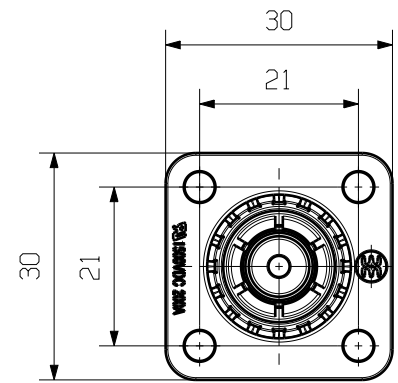

© Weidmüller Interface GmbH & Co. KG

The English version is binding

Recommendation of panel cut out

M 1/1

Allgemeingültige Kundenzeichnung, aktueller Stand nur auf Anfrage
 General customer drawing, topical version only if required

Default tolerance ±0.5

General Tolerances: .		Tolerances ISO 8015	
Changes: EC00009560		77498	1 Index
Mat. No. (SAP) 2905310000			
Drawings Misc		Scale: 1:1	Sheet 1 / 1
Drawn	Li, Angus	WBC-S-8BK-B Battery socket connector Akku buchsenleiste	
Responsible	Zhu, Clark		
Approved	Xu, Shary		