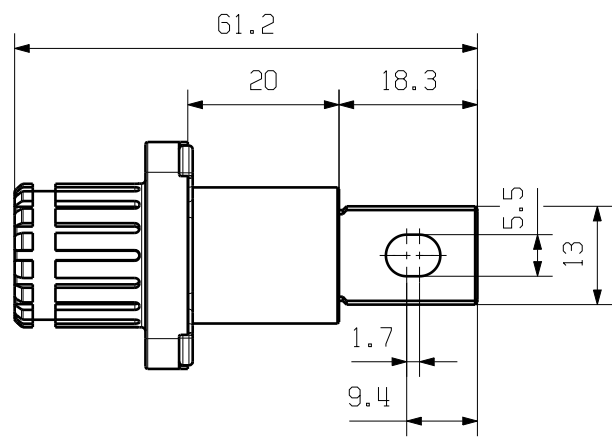

© Weidmüller Interface GmbH & Co. KG

The English version is binding

Recommendation of panel cut out

M 1/1

Allgemeingültige Kundenzeichnung, aktueller Stand nur auf Anfrage
 General customer drawing, topical version only if required

Default tolerance ±0.5

General Tolerances: .		Tolerances ISO 8015	
Changes: EC00009560		77498	1 Index
Mat. No. (SAP) 2905310000			
Drawings Misc		Scale: 1:1	Sheet 1 / 1
Drawn	Li, Angus	WBC-S-8BK-B Battery socket connector Akku buchsenleiste	
Responsible	Zhu, Clark		
Approved	Xu, Shary		