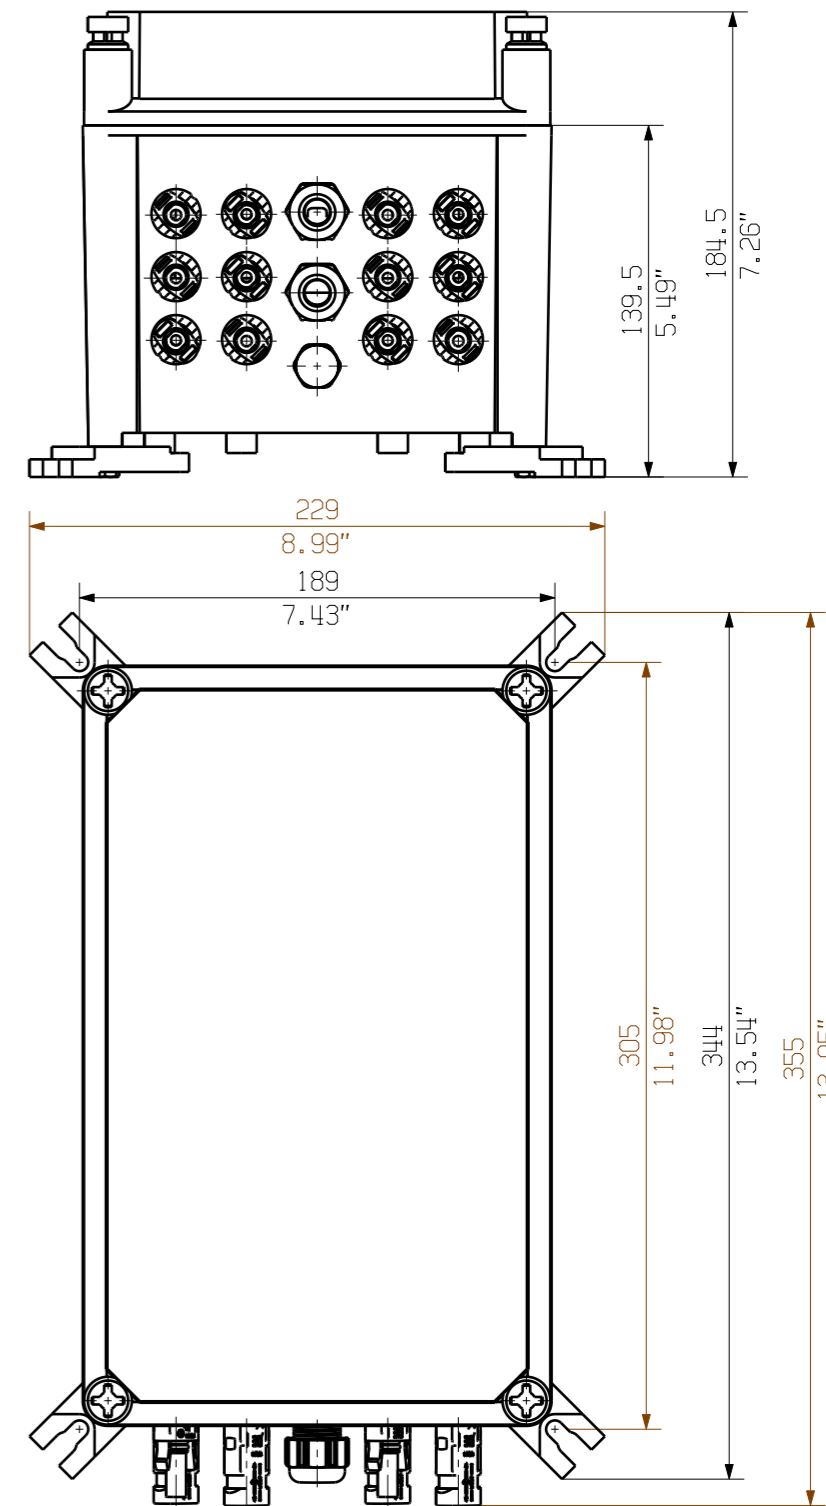

Drehmoment
Torque 3 Nm ±0.5

Drehmoment
Torque 1.5 Nm ±0.15

Darstellung mit Zubehoer
Shown with accessory 036080000 MF TBF

Nicht im Lieferumfang enthalten!
Not included in delivery!

EC00004112	Prim PLM Part No.: 1230338	Prim ERP Part No.: 2737580000
First Issue Date 01.04.2020	Max. nos. Modification	Weidmüller 
	Date 22.10.2020	72145 1
Scale: 1/3	Size: A3	Drawing no. 72145 Issue no. 1
Drawing Customer	Drawn 22.10.2020 Brüntrup, Anna	Sheet 03 of 03 sheets
	Responsible Wohlgemuth, Kl	
	Approved 22.10.2020 Püschner, Klau	
	Product file:	2737580000 PVN1M2I4SXFV101TXPX10 Combinerbox Residential/Commercial Combinerbox Residential/Commercial