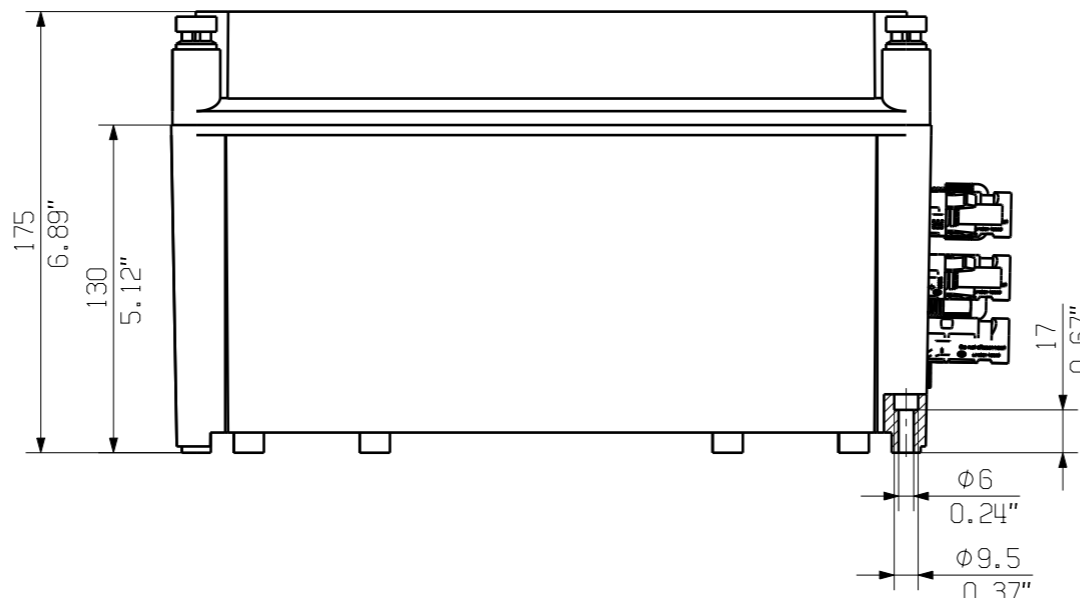

Drehmoment
Torque 3 Nm ±0.5

Drehmoment
Torque 1.5 Nm ±0.15

Darstellung mit Zubehoer
Shown with accessory 036080000 MF TBF

Nicht im Lieferumfang enthalten!
Not included in delivery!

EC00004112	Prim PLM Part No.: 1230338	Prim ERP Part No.: 2737580000
First Issue Date 01.04.2020	Max. nos. Modification	Weidmüller 
	Date 22.10.2020	72145 1
Scale: 1/3	Size: A3	Drawing no. 72145 Issue no. 1
Drawing Customer	Drawn 22.10.2020 Brüntrup, Anna	Sheet 03 of 03 sheets
	Responsible Wohlgemuth, Kl	
	Approved 22.10.2020 Püschner, Klau	
	Product file:	2737580000 PVN1M2I4SXFV101TXPX10 Combinerbox Residential/Commercial Combinerbox Residential/Commercial