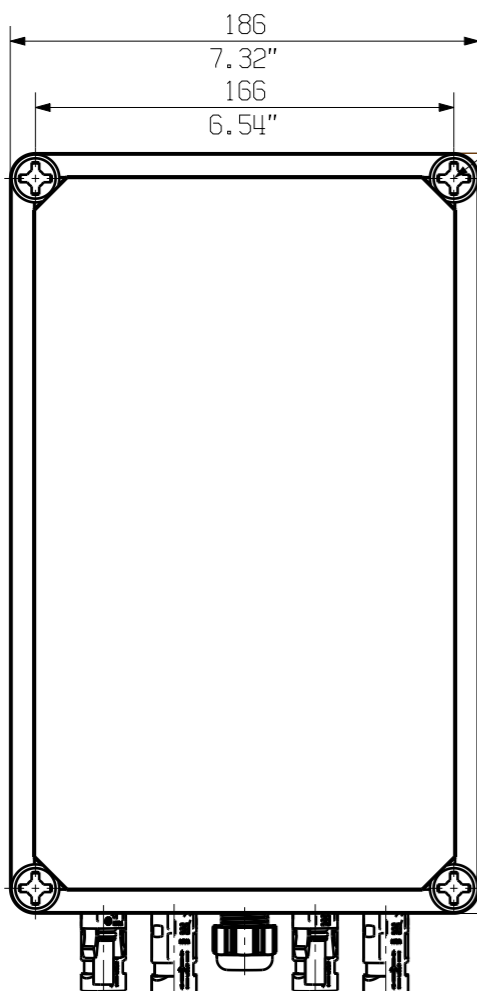

Drehmoment
Torque 3 Nm ±0.5

Drehmoment
Torque 1.5 Nm ±0.15

Darstellung mit Zubehoer
Shown with accessory 036080000 MF TBF

Nicht im Lieferumfang enthalten!
Not included in delivery!

EC00004112	Prim PLM Part No.: 1230338	Prim ERP Part No.: 2737580000
First Issue Date 01.04.2020	Max. nos. Modification	Weidmüller 
	Date 22.10.2020	72145 1
Scale: 1/3	Size: A3	Drawing no. 72145 Issue no. 1
Drawing Customer	Drawn 22.10.2020 Brüntrup, Anna	Sheet 03 of 03 sheets
	Responsible Wohlgemuth, Kl	
	Approved 22.10.2020 Püschner, Klau	
	Product file:	2737580000 PVN1M2I4SXFV101TXPX10 Combinerbox Residential/Commercial Combinerbox Residential/Commercial